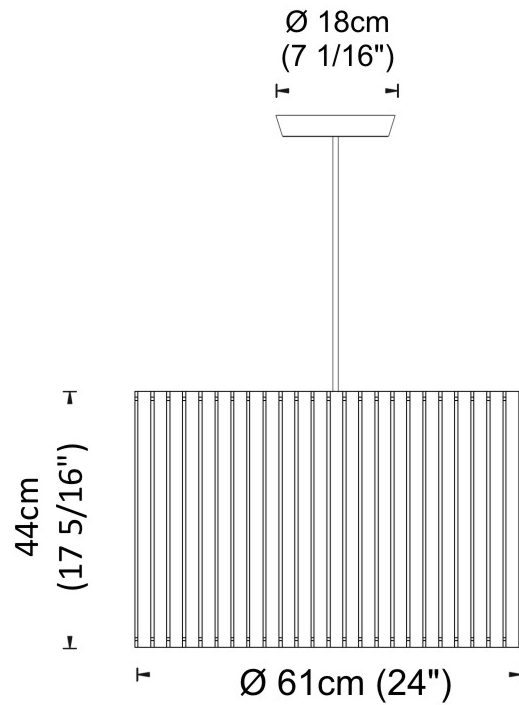

PROJECT	
TYPE	
SPECIFIER	
QUANTITY	
DATE	

LUZ OCULTA SUSPENSION

D51037- : D51037-BRZ-NAT

base number

1. To build a product code in our configurator select the specify button on the base model # product page
2. To build a manual product code on this datasheet choose from the options listed below in blue font and add the suffix to the base model #

GENERAL

Series: Luz Oculta
Partner: Fambuena
Division: Design
Installation: Suspension
Product Type: Pendant
Mounting Location: Ceiling
Light Distribution: Direct / Indirect

PHYSICAL

Shape: Drum
Diameter (mm): 610
Diameter (in): 24
Height (mm): 440
Height (in): 17 ⁵/₁₆
Fixture Material: Metal / Wood
Primary Material: Wood
Cable Details: Cable length 2m / 79"

ELECTRICAL

Lamp Type: LED Retrofit
Max. Wattage Per Lamp (W): 12
Driver Included: No

LED

OPTICAL

RATINGS AND CERTIFICATIONS

Certified By: Certified for North American Standards
IP rating: IP20