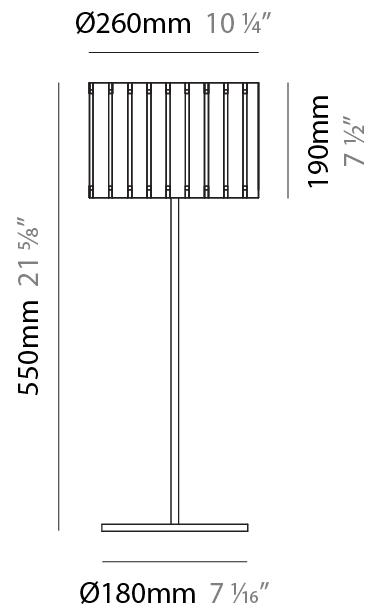

LUZ OCULTA WOOD PORTABLE

D54038-

base number   Finish Options   -   Finish Options

1. To build a product code in our configurator select the specify button on the base model # product page
2. To build a manual product code on this datasheet choose from the options listed below in blue font and add the suffix to the base model #

GENERAL

Series: Luz Oculta
Subseries: Luz Oculta Wood
Partner: Fambuena
Division: Design
Installation: Portable
Product Type: Table
Mounting Location: Table
Light Distribution: Direct / Indirect

PHYSICAL

Shape: Cylinder
Diameter (mm): 260
Diameter (in): 10 ¼
Height (mm): 550
Height (in): 21 ⅝
Fixture Finish: DOW / NAT
Holder Finish: BRA / BRZ
Fixture Material: Metal / Wood
Primary Material: Wood
Upon Request: Bolt Down

ELECTRICAL

Number of Lamps: 1
Lamp Type: LED Retrofit
Lamp Shape: B10
Bulb Included: Bulb Not Included
Max. Wattage Per Lamp (W): 4
Lamp Base: E12
Input Voltage (V): 120

LED

OPTICAL

RATINGS AND CERTIFICATIONS

Certified By: Certified for North American Standards
IP rating: IP20