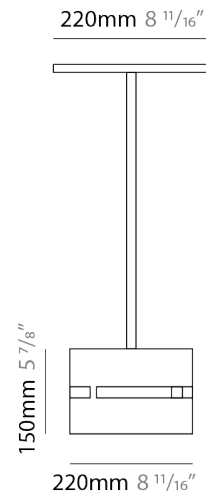

LUZ OCULTA METAL SUSPENSION

D51032-

base number   Finish
Options

1. To build a product code in our configurator select the specify button on the base model # product page
2. To build a manual product code on this datasheet choose from the options listed below in blue font and add the suffix to the base model #

GENERAL

Series: Luz Oculta
Subseries: Luz Oculta Metal
Partner: Fambuena
Division: Design
Installation: Suspension
Product Type: Pendant
Mounting Location: Ceiling
Light Distribution: Direct / Indirect

PHYSICAL

Shape: Rectangle
Diameter (mm): 220
Diameter (in): 8 ¹¹/₁₆
Height (mm): 150
Height (in): 5 ⁷/₈
Fixture Finish: [BRA](#) / [BRZ](#) / [ABR](#)
Fixture Material: Metal
Cable Details: Cable length 2000mm / 79"

ELECTRICAL

Number of Lamps: 1
Lamp Type: LED Retrofit
Lamp Shape: A19
Bulb Included: Bulb Not Included
Max. Wattage Per Lamp (W): 5
Lamp Base: E26
Input Voltage (V): 120
Upon Request: 277Vac / GU24

LED

OPTICAL

RATINGS AND CERTIFICATIONS

Certified By: Certified for North American Standards
IP rating: IP20

PROJECT
TYPE
SPECIFIER
QUANTITY
DATE