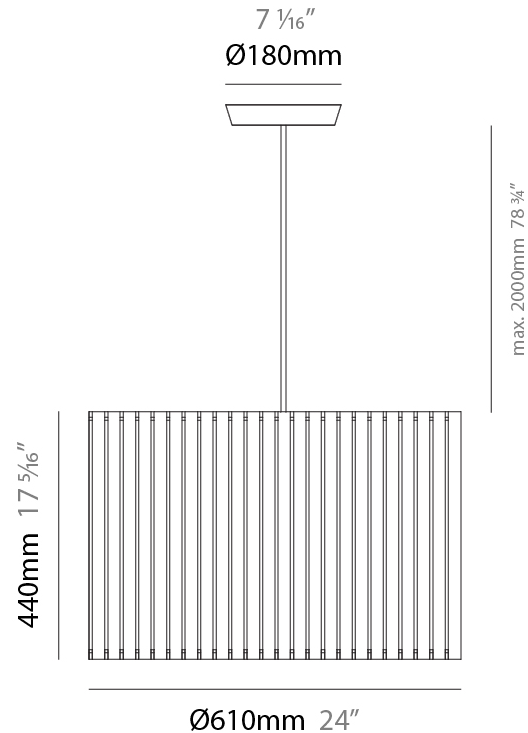

PROJECT	
TYPE	
SPECIFIER	
QUANTITY	
DATE	

LUZ OCULTA SUSPENSION

D51037- : D51037-BRZ-DOW

base number

1. To build a product code in our configurator select the specify button on the base model # product page
2. To build a manual product code on this datasheet choose from the options listed below in blue font and add the suffix to the base model #

GENERAL

Series: Luz Oculta
Partner: Fambuena
Division: Design
Installation: Suspension
Product Type: Pendant
Mounting Location: Ceiling
Light Distribution: Direct / Indirect

PHYSICAL

Shape: Drum
Diameter (mm): 61cm / 24"
Height (mm): 44cm / 17 5/16"
Fixture Material: Metal / Wood
Primary Material: Wood

ELECTRICAL

Lamp Type: LED Retrofit
Max. Wattage Per Lamp (W): 12

LED

OPTICAL

RATINGS AND CERTIFICATIONS

Certified By: Certified for North American Standards
IP rating: IP20