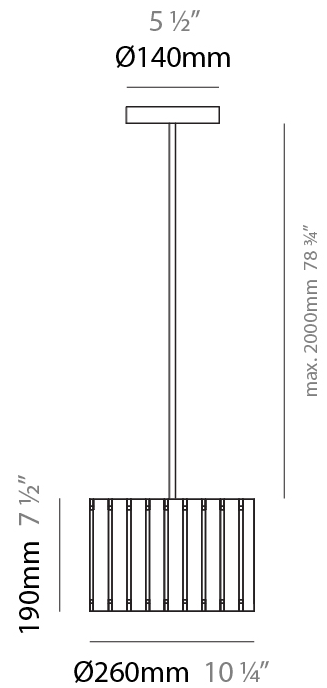

PROJECT	_____
TYPE	_____
SPECIFIER	_____
QUANTITY	_____
DATE	_____

LUZ OCULTA WOOD SUSPENSION

D51041- _____ - _____
base number   Finish   Finish
                         Options   Options

1. To build a product code in our configurator select the specify button on the base model # product page
2. To build a manual product code on this datasheet choose from the options listed below in blue font and add the suffix to the base model #

GENERAL

Series: Luz Oculta
Subseries: Luz Oculta Wood
Partner: Fambuena
Division: Design
Installation: Suspension
Product Type: Pendant
Mounting Location: Ceiling
Light Distribution: Direct / Indirect

PHYSICAL

Shape: Rectangle
Diameter (mm): 260
Diameter (in): 10 ¼
Height (mm): 190
Height (in): 7 ½
Fixture Finish: [DOW / NAT](#)
Holder Finish: BRA / BRZ
Fixture Material: Metal / Wood
Primary Material: Wood
Cable Details: Cable length 2000mm / 79"

ELECTRICAL

Number of Lamps: 1
Lamp Type: LED Retrofit
Lamp Shape: A19
Bulb Included: Bulb Not Included
Max. Wattage Per Lamp (W): 4
Lamp Base: E26
Input Voltage (V): 120
Upon Request: 277Vac / GU24

LED

OPTICAL

RATINGS AND CERTIFICATIONS

Certified By: Certified for North American Standards
IP rating: IP20