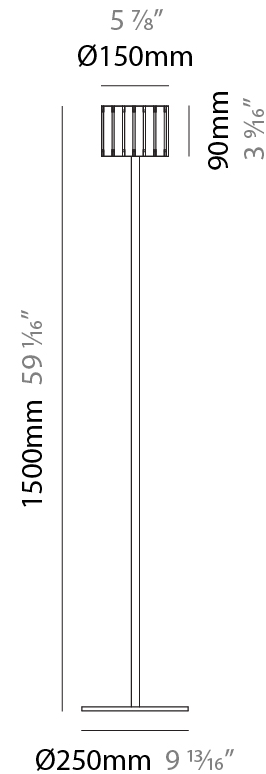

PROJECT	
TYPE	
SPECIFIER	
QUANTITY	
DATE	

LUZ OCULTA WOOD PORTABLE

D54034-

base number	Finish Options	Finish Options

1. To build a product code in our configurator select the specify button on the base model # product page
2. To build a manual product code on this datasheet choose from the options listed below in blue font and add the suffix to the base model #

GENERAL

Series: Luz Oculta
Subseries: Luz Oculta Wood
Partner: Fambuena
Division: Design
Installation: Portable
Product Type: Floor
Mounting Location: Floor
Light Distribution: Direct / Indirect

PHYSICAL

Shape: Cylinder
Diameter (mm): 150
Diameter (in): 5 7/8
Height (mm): 1500
Height (in): 59 1/16
Fixture Finish: DOW / NAT
Holder Finish: BRA / BRZ
Fixture Material: Metal / Wood
Primary Material: Wood
Upon Request: Bolt Down

ELECTRICAL

Number of Lamps: 1
Lamp Type: LED Retrofit
Lamp Shape: T4
Bulb Included: Bulb Not Included
Max. Wattage Per Lamp (W): 3
Lamp Base: G9
Input Voltage (V): 120

LED

OPTICAL

RATINGS AND CERTIFICATIONS

Certified By: Certified for North American Standards
IP rating: IP20