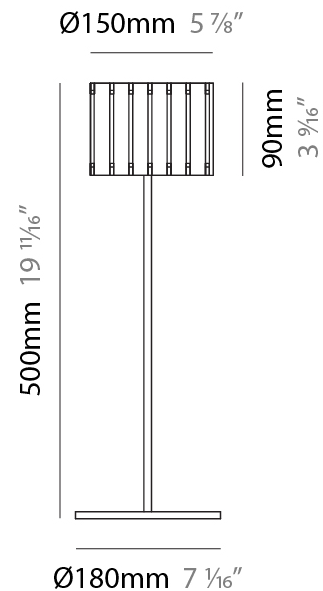

PROJECT
TYPE
SPECIFIER
QUANTITY
DATE

LUZ OCULTA WOOD PORTABLE

D54040-

base number	Finish Options	Finish Options

1. To build a product code in our configurator select the specify button on the base model # product page
2. To build a manual product code on this datasheet choose from the options listed below in blue font and add the suffix to the base model #

GENERAL

Series: Luz Oculta
Subseries: Luz Oculta Wood
Partner: Fambuena
Division: Design
Installation: Portable
Product Type: Table
Mounting Location: Table
Light Distribution: Direct / Indirect

PHYSICAL

Shape: Cylinder
Diameter (mm): 150
Diameter (in): 5 ⁷/₈
Height (mm): 500
Height (in): 19 ¹¹/₁₆
Fixture Finish: DOW / NAT
Holder Finish: BRA / BRZ
Fixture Material: Metal / Wood
Primary Material: Wood
Upon Request: Bolt Down

ELECTRICAL

Number of Lamps: 1
Lamp Type: LED Retrofit
Lamp Shape: T4
Bulb Included: Bulb Not Included
Max. Wattage Per Lamp (W): 3
Lamp Base: G9
Input Voltage (V): 120

LED

OPTICAL

RATINGS AND CERTIFICATIONS

Certified By: Certified for North American Standards
IP rating: IP20