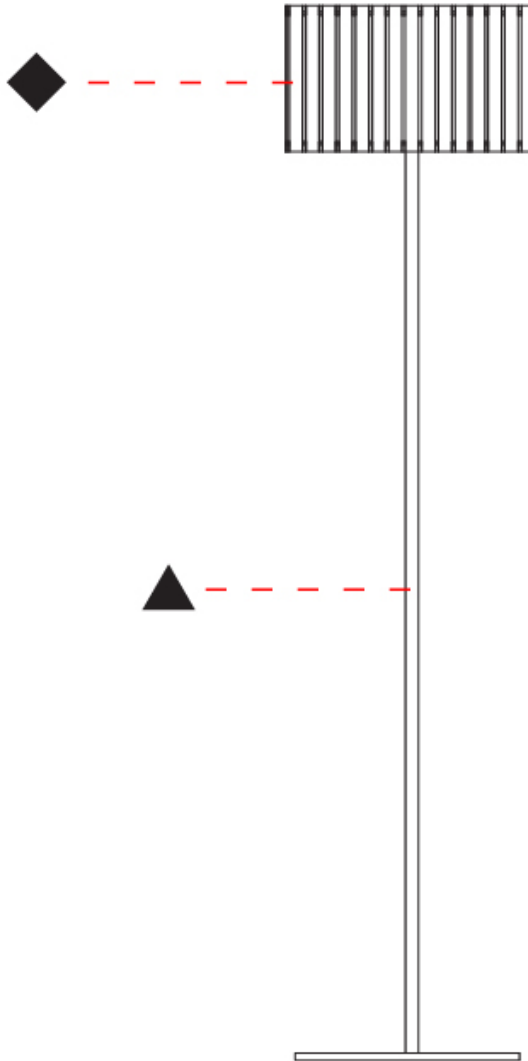

LUZ OCULTA WOOD PORTABLE

D54030-

PROJECT
TYPE
SPECIFIER
QUANTITY
DATE

D