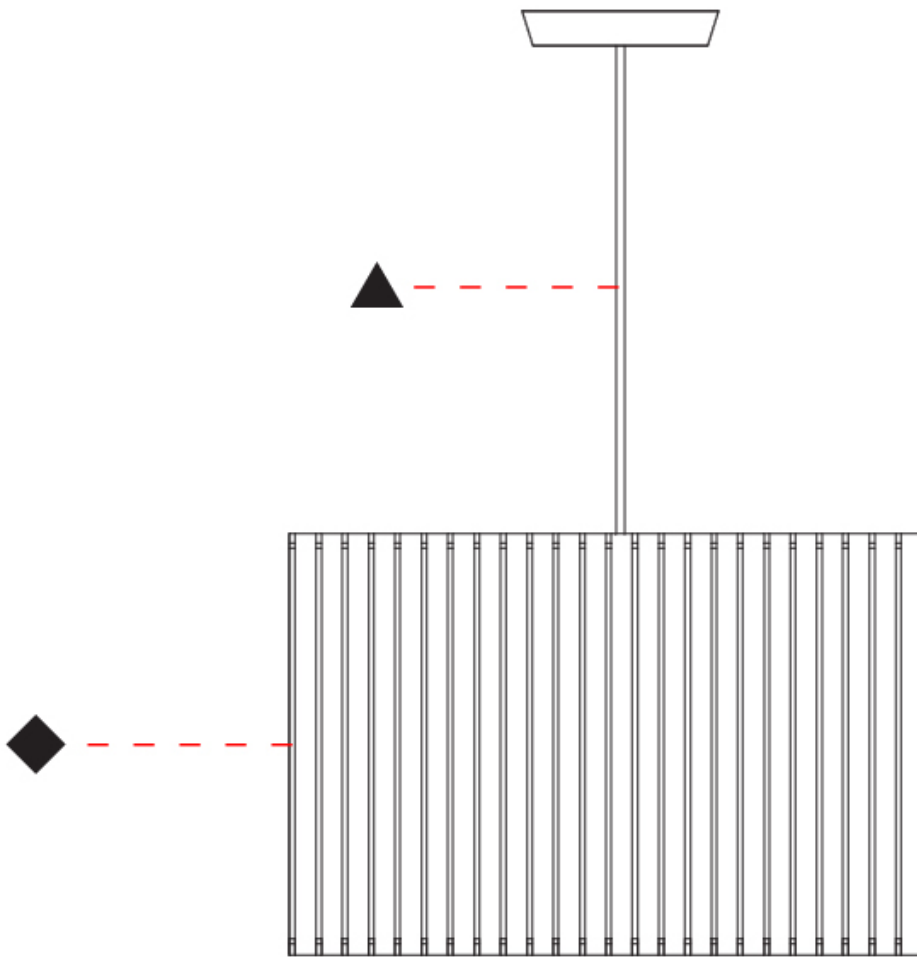

LUZ OCULTA SUSPENSION

D51037- : D51037-BRZ-DOW

PROJECT _____

TYPE _____

SPECIFIER _____

QUANTITY _____

DATE _____

D