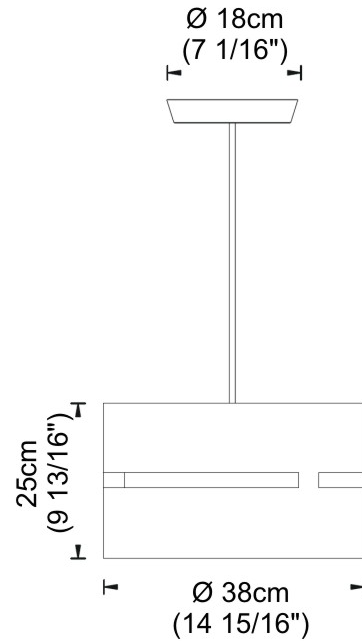

PROJECT	
TYPE	
SPECIFIER	
QUANTITY	
DATE	

LUZ OCULTA SUSPENSION

D51031- : D51031-BRZ

base number

1. To build a product code in our configurator select the specify button on the base model # product page
2. To build a manual product code on this datasheet choose from the options listed below in blue font and add the suffix to the base model #

GENERAL

Series: Luz Oculta
Partner: Fambuena
Division: Design
Installation: Suspension
Product Type: Pendant
Mounting Location: Ceiling
Light Distribution: Direct / Indirect

PHYSICAL

Shape: Drum
Diameter (mm): 380
Diameter (in): 14 ¹⁵/₁₆
Height (mm): 250
Height (in): 9 ¹³/₁₆
Fixture Material: Metal
Cable Details: Cable length 2m / 79"

ELECTRICAL

Number of Lamps: 1
Lamp Type: LED Retrofit
Lamp Shape: A19
Bulb Included: Bulb Not Included
Total Output Wattage (W): 8
Lamp Base: E26
Input Voltage (V): 120

LED

OPTICAL

RATINGS AND CERTIFICATIONS

Certified By: Certified for North American Standards
IP rating: IP20