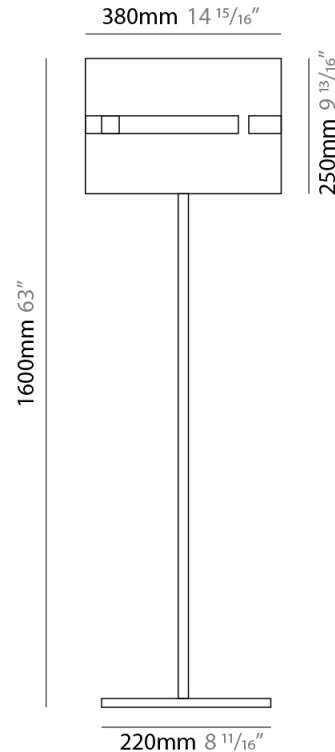

PROJECT
TYPE
SPECIFIER
QUANTITY
DATE

LUZ OCULTA METAL PORTABLE

D54021-

base number   Finish
Options

1. To build a product code in our configurator select the specify button on the base model # product page
2. To build a manual product code on this datasheet choose from the options listed below in blue font and add the suffix to the base model #

GENERAL

Series: Luz Oculta
Subseries: Luz Oculta Metal
Partner: Fambuena
Division: Design
Installation: Portable
Product Type: Floor
Mounting Location: Floor
Light Distribution: Direct / Indirect

PHYSICAL

Shape: Cylinder
Diameter (mm): 380
Diameter (in): 14 ¹⁵/₁₆
Height (mm): 1600
Height (in): 63
Fixture Finish: [BRA](#) / [BRZ](#) / [ABR](#)
Fixture Material: Metal
Upon Request: Bolt Down

ELECTRICAL

Number of Lamps: 1
Lamp Type: LED Retrofit
Lamp Shape: A19
Bulb Included: Bulb Not Included
Max. Wattage Per Lamp (W): 7
Lamp Base: E26
Input Voltage (V): 120
Upon Request: 277Vac / GU24

LED

OPTICAL

RATINGS AND CERTIFICATIONS

Certified By: Certified for North American Standards
IP rating: IP20