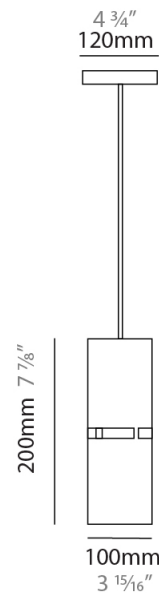

PROJECT
TYPE
SPECIFIER
QUANTITY
DATE

LUZ OCULTA METAL SUSPENSION

D51034-

base number   Finish
Options

1. To build a product code in our configurator select the specify button on the base model # product page
2. To build a manual product code on this datasheet choose from the options listed below in blue font and add the suffix to the base model #

GENERAL

Series: Luz Oculta
Subseries: Luz Oculta Metal
Partner: Fambuena
Division: Design
Installation: Suspension
Product Type: Pendant
Mounting Location: Ceiling
Light Distribution: Direct / Indirect

PHYSICAL

Shape: Rectangle
Diameter (mm): 100
Diameter (in): 3 ¹⁵/₁₆
Height (mm): 200
Height (in): 7 ⁷/₈
Fixture Finish: [BRA](#) / [BRZ](#) / [ABR](#)
Fixture Material: Metal
Cable Details: Cable length 2000mm / 79"

ELECTRICAL

Number of Lamps: 1
Lamp Type: LED Retrofit
Lamp Shape: T4
Bulb Included: Bulb Not Included
Max. Wattage Per Lamp (W): 5
Lamp Base: G9
Input Voltage (V): 120

LED

OPTICAL

RATINGS AND CERTIFICATIONS

Certified By: Certified for North American Standards
IP rating: IP20