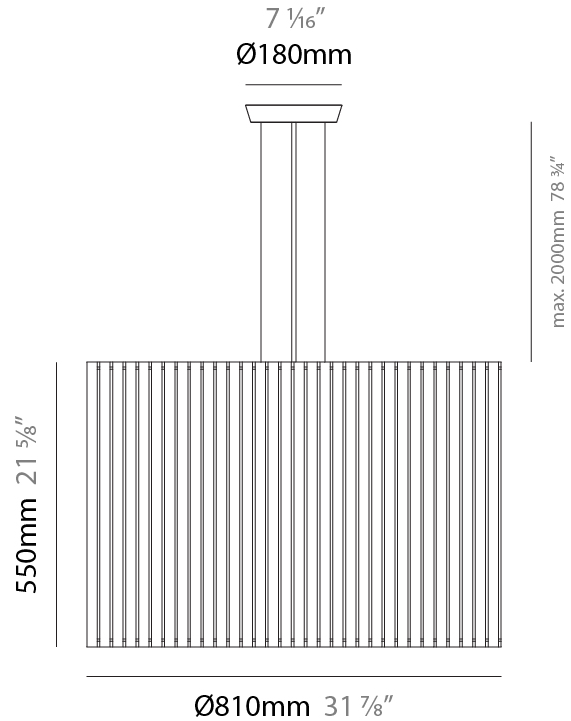

PROJECT	_____
TYPE	_____
SPECIFIER	_____
QUANTITY	_____
DATE	_____

LUZ OCULTA WOOD SUSPENSION

D51035- _____ - _____
base number   Finish Options   Finish Options

1. To build a product code in our configurator select the specify button on the base model # product page
2. To build a manual product code on this datasheet choose from the options listed below in blue font and add the suffix to the base model #

GENERAL

Series: Luz Oculta
Subseries: Luz Oculta Wood
Partner: Fambuena
Division: Design
Installation: Suspension
Product Type: Pendant
Mounting Location: Ceiling
Light Distribution: Direct / Indirect

PHYSICAL

Shape: Rectangle
Diameter (mm): 810
Diameter (in): 31 7/8
Height (mm): 550
Height (in): 21 5/8
Fixture Finish: DOW / NAT
Holder Finish: BRA / BRZ
Fixture Material: Metal / Wood
Primary Material: Wood
Cable Details: Cable length 2000mm / 79"

ELECTRICAL

Number of Lamps: 3
Lamp Type: LED Retrofit
Lamp Shape: A19
Bulb Included: Bulb Not Included
Total Output Wattage (W): 36
Max. Wattage Per Lamp (W): 12
Lamp Base: E26
Input Voltage (V): 120
Upon Request: 277Vac / GU24

LED

OPTICAL

RATINGS AND CERTIFICATIONS

Certified By: Certified for North American Standards
IP rating: IP20