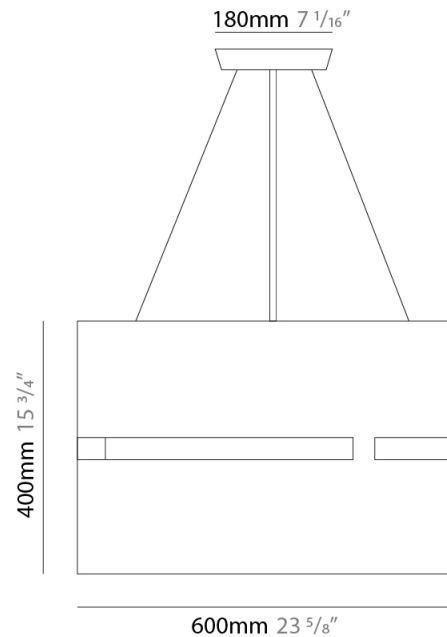

PROJECT	
TYPE	
SPECIFIER	
QUANTITY	
DATE	

LUZ OCULTA METAL SUSPENSION

D51063-

base number   Finish
Options

1. To build a product code in our configurator select the specify button on the base model # product page
2. To build a manual product code on this datasheet choose from the options listed below in blue font and add the suffix to the base model #

GENERAL

Series: Luz Oculta
Subseries: Luz Oculta Metal
Partner: Fambuena
Division: Design
Installation: Suspension
Product Type: Pendant
Mounting Location: Ceiling
Light Distribution: Direct / Indirect

PHYSICAL

Shape: Rectangle
Diameter (mm): 600
Diameter (in): 23 5/8"
Height (mm): 400
Height (in): 15 3/4"
Fixture Finish: [BRA](#) / [BRZ](#) / [ABR](#)
Fixture Material: Metal
Cable Details: Cable length 2000mm / 79"

ELECTRICAL

Number of Lamps: 1
Lamp Type: LED Retrofit
Lamp Shape: A19
Bulb Included: Bulb Not Included
Max. Wattage Per Lamp (W): 15
Lamp Base: E26
Input Voltage (V): 120
Upon Request: 277Vac / GU24

LED

OPTICAL

RATINGS AND CERTIFICATIONS

Certified By: Certified for North American Standards
IP rating: IP20