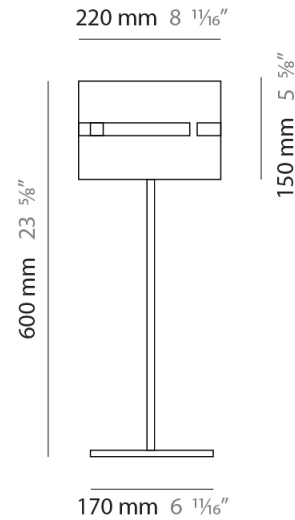

PROJECT	_____
TYPE	_____
SPECIFIER	_____
QUANTITY	_____
DATE	_____

LUZ OCULTA METAL PORTABLE

D54025-

base number   Finish
Options

1. To build a product code in our configurator select the specify button on the base model # product page
2. To build a manual product code on this datasheet choose from the options listed below in blue font and add the suffix to the base model #

GENERAL

Series: Luz Oculta
Subseries: Luz Oculta Metal
Partner: Fambuena
Division: Design
Installation: Portable
Product Type: Table
Mounting Location: Table
Light Distribution: Direct / Indirect

PHYSICAL

Shape: Cylinder
Diameter (mm): 220
Diameter (in): 8 ¹¹/₁₆
Height (mm): 600
Height (in): 23 ⁵/₈
Fixture Finish: [BRA](#) / [BRZ](#) / [ABR](#)
Fixture Material: Metal
Upon Request: Bolt Down

ELECTRICAL

Number of Lamps: 1
Lamp Type: LED Retrofit
Lamp Shape: B10
Bulb Included: Bulb Not Included
Max. Wattage Per Lamp (W): 4
Lamp Base: E12
Input Voltage (V): 120

LED

OPTICAL

RATINGS AND CERTIFICATIONS

Certified By: Certified for North American Standards
IP rating: IP20