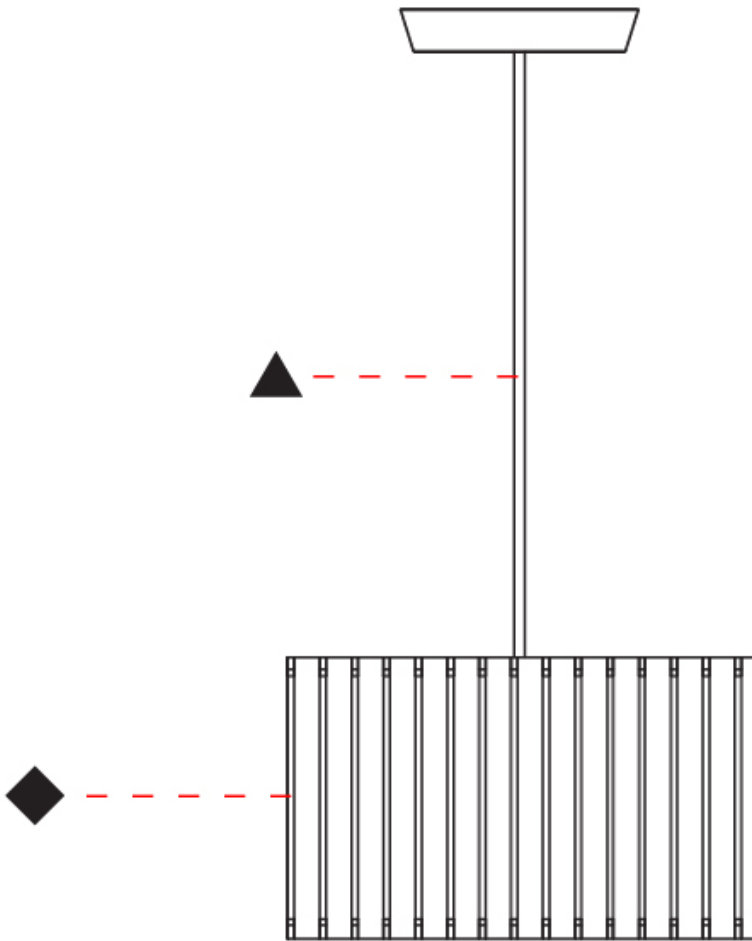

LUZ OCULTA WOOD SUSPENSION

D51039-

PROJECT
TYPE
SPECIFIER
QUANTITY
DATE

D