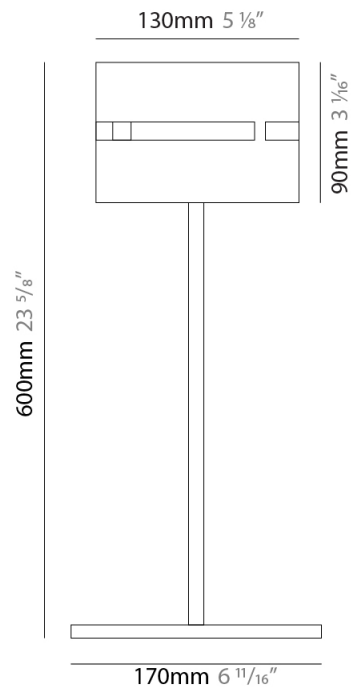

LUZ OCULTA METAL PORTABLE

D54026-

base number   Finish
Options

1. To build a product code in our configurator select the specify button on the base model # product page
2. To build a manual product code on this datasheet choose from the options listed below in blue font and add the suffix to the base model #

GENERAL

Series: Luz Oculta
Subseries: Luz Oculta Metal
Partner: Fambuena
Division: Design
Installation: Portable
Product Type: Table
Mounting Location: Table
Light Distribution: Direct / Indirect

PHYSICAL

Shape: Cylinder
Diameter (mm): 120
Diameter (in): 4 ³/₄
Height (mm): 500
Height (in): 19 ¹¹/₁₆
Fixture Finish: [BRA](#) / [BRZ](#) / [ABR](#)
Fixture Material: Metal
Upon Request: Bolt Down

ELECTRICAL

Number of Lamps: 1
Lamp Type: LED Retrofit
Lamp Shape: T4
Bulb Included: Bulb Not Included
Max. Wattage Per Lamp (W): 5
Lamp Base: G9
Input Voltage (V): 120

LED

OPTICAL

RATINGS AND CERTIFICATIONS

Certified By: Certified for North American Standards
IP rating: IP20

PROJECT	_____
TYPE	_____
SPECIFIER	_____
QUANTITY	_____
DATE	_____