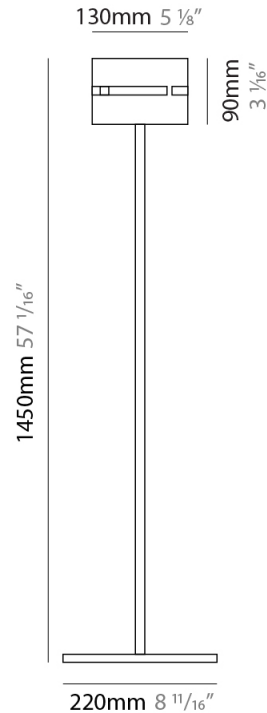

LUZ OCULTA METAL PORTABLE

D54023-

base number   Finish
Options

1. To build a product code in our configurator select the specify button on the base model # product page
2. To build a manual product code on this datasheet choose from the options listed below in blue font and add the suffix to the base model #

GENERAL

Series: Luz Oculta
Subseries: Luz Oculta Metal
Partner: Fambuena
Division: Design
Installation: Portable
Product Type: Floor
Mounting Location: Floor
Light Distribution: Direct / Indirect

PHYSICAL

Shape: Cylinder
Diameter (mm): 130
Diameter (in): 5 1/8"
Height (mm): 1450
Height (in): 57 1/16"
Fixture Finish: [BRA](#) / [BRZ](#) / [ABR](#)
Fixture Material: Metal
Upon Request: Bolt Down

ELECTRICAL

Number of Lamps: 1
Lamp Type: LED Retrofit
Lamp Shape: T4
Bulb Included: Bulb Not Included
Max. Wattage Per Lamp (W): 5
Lamp Base: G9
Input Voltage (V): 120

LED

OPTICAL

RATINGS AND CERTIFICATIONS

Certified By: Certified for North American Standards
IP rating: IP20

PROJECT
TYPE
SPECIFIER
QUANTITY
DATE