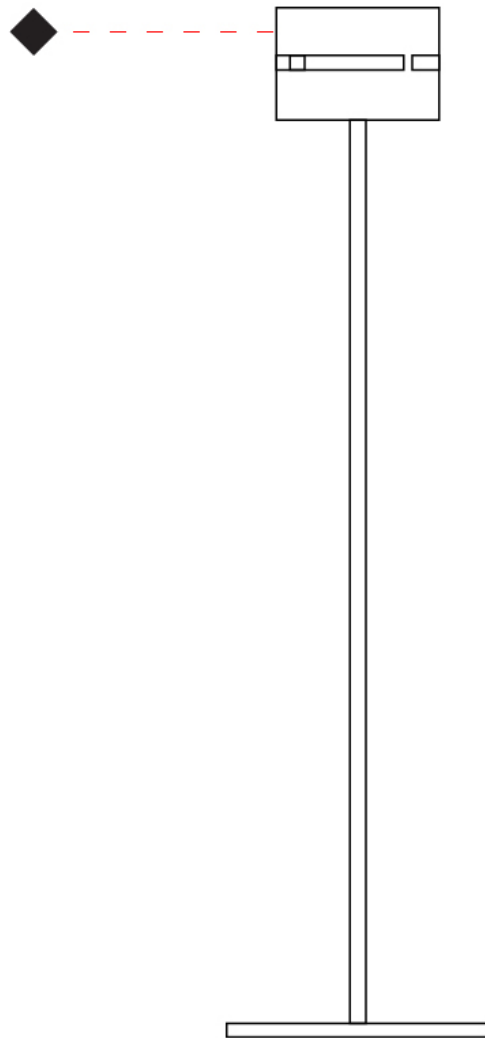

LUZ OCULTA METAL PORTABLE

D54023-

PROJECT

TYPE

SPECIFIER

QUANTITY

DATE