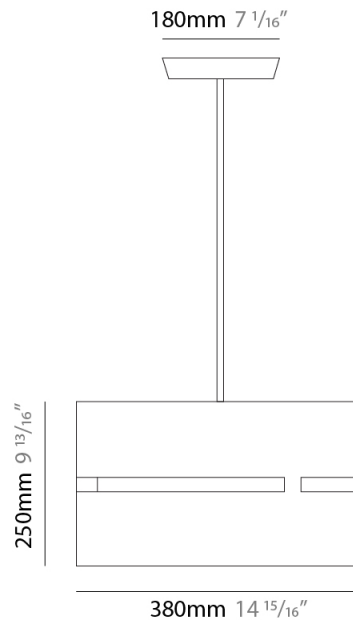

PROJECT	_____
TYPE	_____
SPECIFIER	_____
QUANTITY	_____
DATE	_____

LUZ OCULTA METAL SUSPENSION

D51031-

base number   Finish
Options

1. To build a product code in our configurator select the specify button on the base model # product page
2. To build a manual product code on this datasheet choose from the options listed below in blue font and add the suffix to the base model #

GENERAL

Series: Luz Oculta
Subseries: Luz Oculta Metal
Partner: Fambuena
Division: Design
Installation: Suspension
Product Type: Pendant
Mounting Location: Ceiling
Light Distribution: Direct / Indirect

PHYSICAL

Shape: Drum
Diameter (mm): 380
Diameter (in): 14 ¹⁵/₁₆
Height (mm): 250
Height (in): 10
Fixture Finish: [BRA](#) / [BRZ](#) / [ABR](#)
Fixture Material: Metal
Cable Details: Cable length 2000mm / 79"

ELECTRICAL

Number of Lamps: 1
Lamp Type: LED Retrofit
Lamp Shape: A19
Bulb Included: Bulb Not Included
Max. Wattage Per Lamp (W): 8
Lamp Base: E26
Input Voltage (V): 120
Upon Request: 277Vac / GU24

LED

OPTICAL

RATINGS AND CERTIFICATIONS

Certified By: Certified for North American Standards
IP rating: IP20