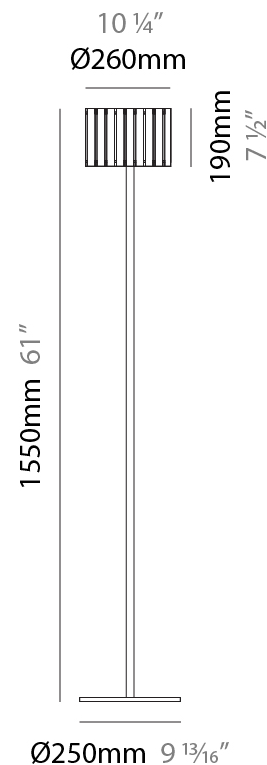

PROJECT	
TYPE	
SPECIFIER	
QUANTITY	
DATE	

LUZ OCULTA WOOD PORTABLE

D54032-

base number	Finish Options	Finish Options

1. To build a product code in our configurator select the specify button on the base model # product page
2. To build a manual product code on this datasheet choose from the options listed below in blue font and add the suffix to the base model #

GENERAL

Series: Luz Oculta
Subseries: Luz Oculta Wood
Partner: Fambuena
Division: Design
Installation: Portable
Product Type: Floor
Mounting Location: Floor
Light Distribution: Direct / Indirect

PHYSICAL

Shape: Cylinder
Diameter (mm): 260
Diameter (in): 10 ¼
Height (mm): 1550
Height (in): 61
Fixture Finish: DOW / NAT
Holder Finish: BRA / BRZ
Fixture Material: Metal / Wood
Primary Material: Wood
Upon Request: Bolt Down

ELECTRICAL

Number of Lamps: 1
Lamp Type: LED Retrofit
Lamp Shape: B10
Bulb Included: Bulb Not Included
Max. Wattage Per Lamp (W): 4
Lamp Base: E12
Input Voltage (V): 120

LED

OPTICAL

RATINGS AND CERTIFICATIONS

Certified By: Certified for North American Standards
IP rating: IP20