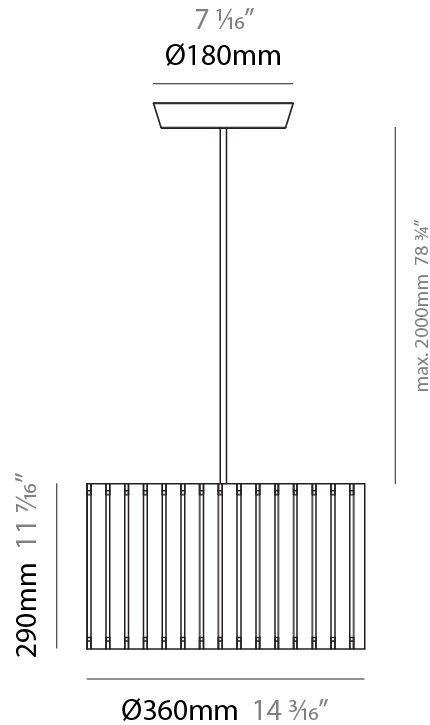

PROJECT	_____
TYPE	_____
SPECIFIER	_____
QUANTITY	_____
DATE	_____

LUZ OCULTA WOOD SUSPENSION

D51039- _____ - _____

base number   Finish Options   Finish Options

1. To build a product code in our configurator select the specify button on the base model # product page
2. To build a manual product code on this datasheet choose from the options listed below in blue font and add the suffix to the base model #

GENERAL

Series: Luz Oculta
Subseries: Luz Oculta Wood
Partner: Fambuena
Division: Design
Installation: Suspension
Product Type: Pendant
Mounting Location: Ceiling
Light Distribution: Direct / Indirect

PHYSICAL

Shape: Rectangle
Diameter (mm): 360
Diameter (in): 14 ³/₁₆
Height (mm): 290
Height (in): 11 ⁷/₁₆
Fixture Finish: DOW / NAT
Holder Finish: BRA / BRZ
Fixture Material: Metal / Wood
Primary Material: Wood
Cable Details: Cable length 2000mm / 79"

ELECTRICAL

Number of Lamps: 1
Lamp Type: LED Retrofit
Lamp Shape: A19
Bulb Included: Bulb Not Included
Max. Wattage Per Lamp (W): 7
Lamp Base: E26
Input Voltage (V): 120
Upon Request: 277Vac / GU24

LED

OPTICAL

RATINGS AND CERTIFICATIONS

Certified By: Certified for North American Standards
IP rating: IP20