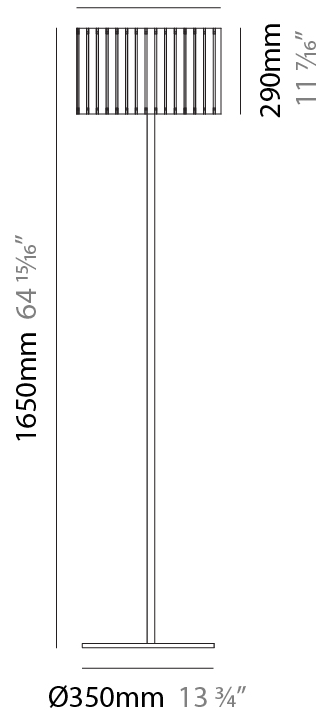

Ø360mm 14 ³/₁₆"